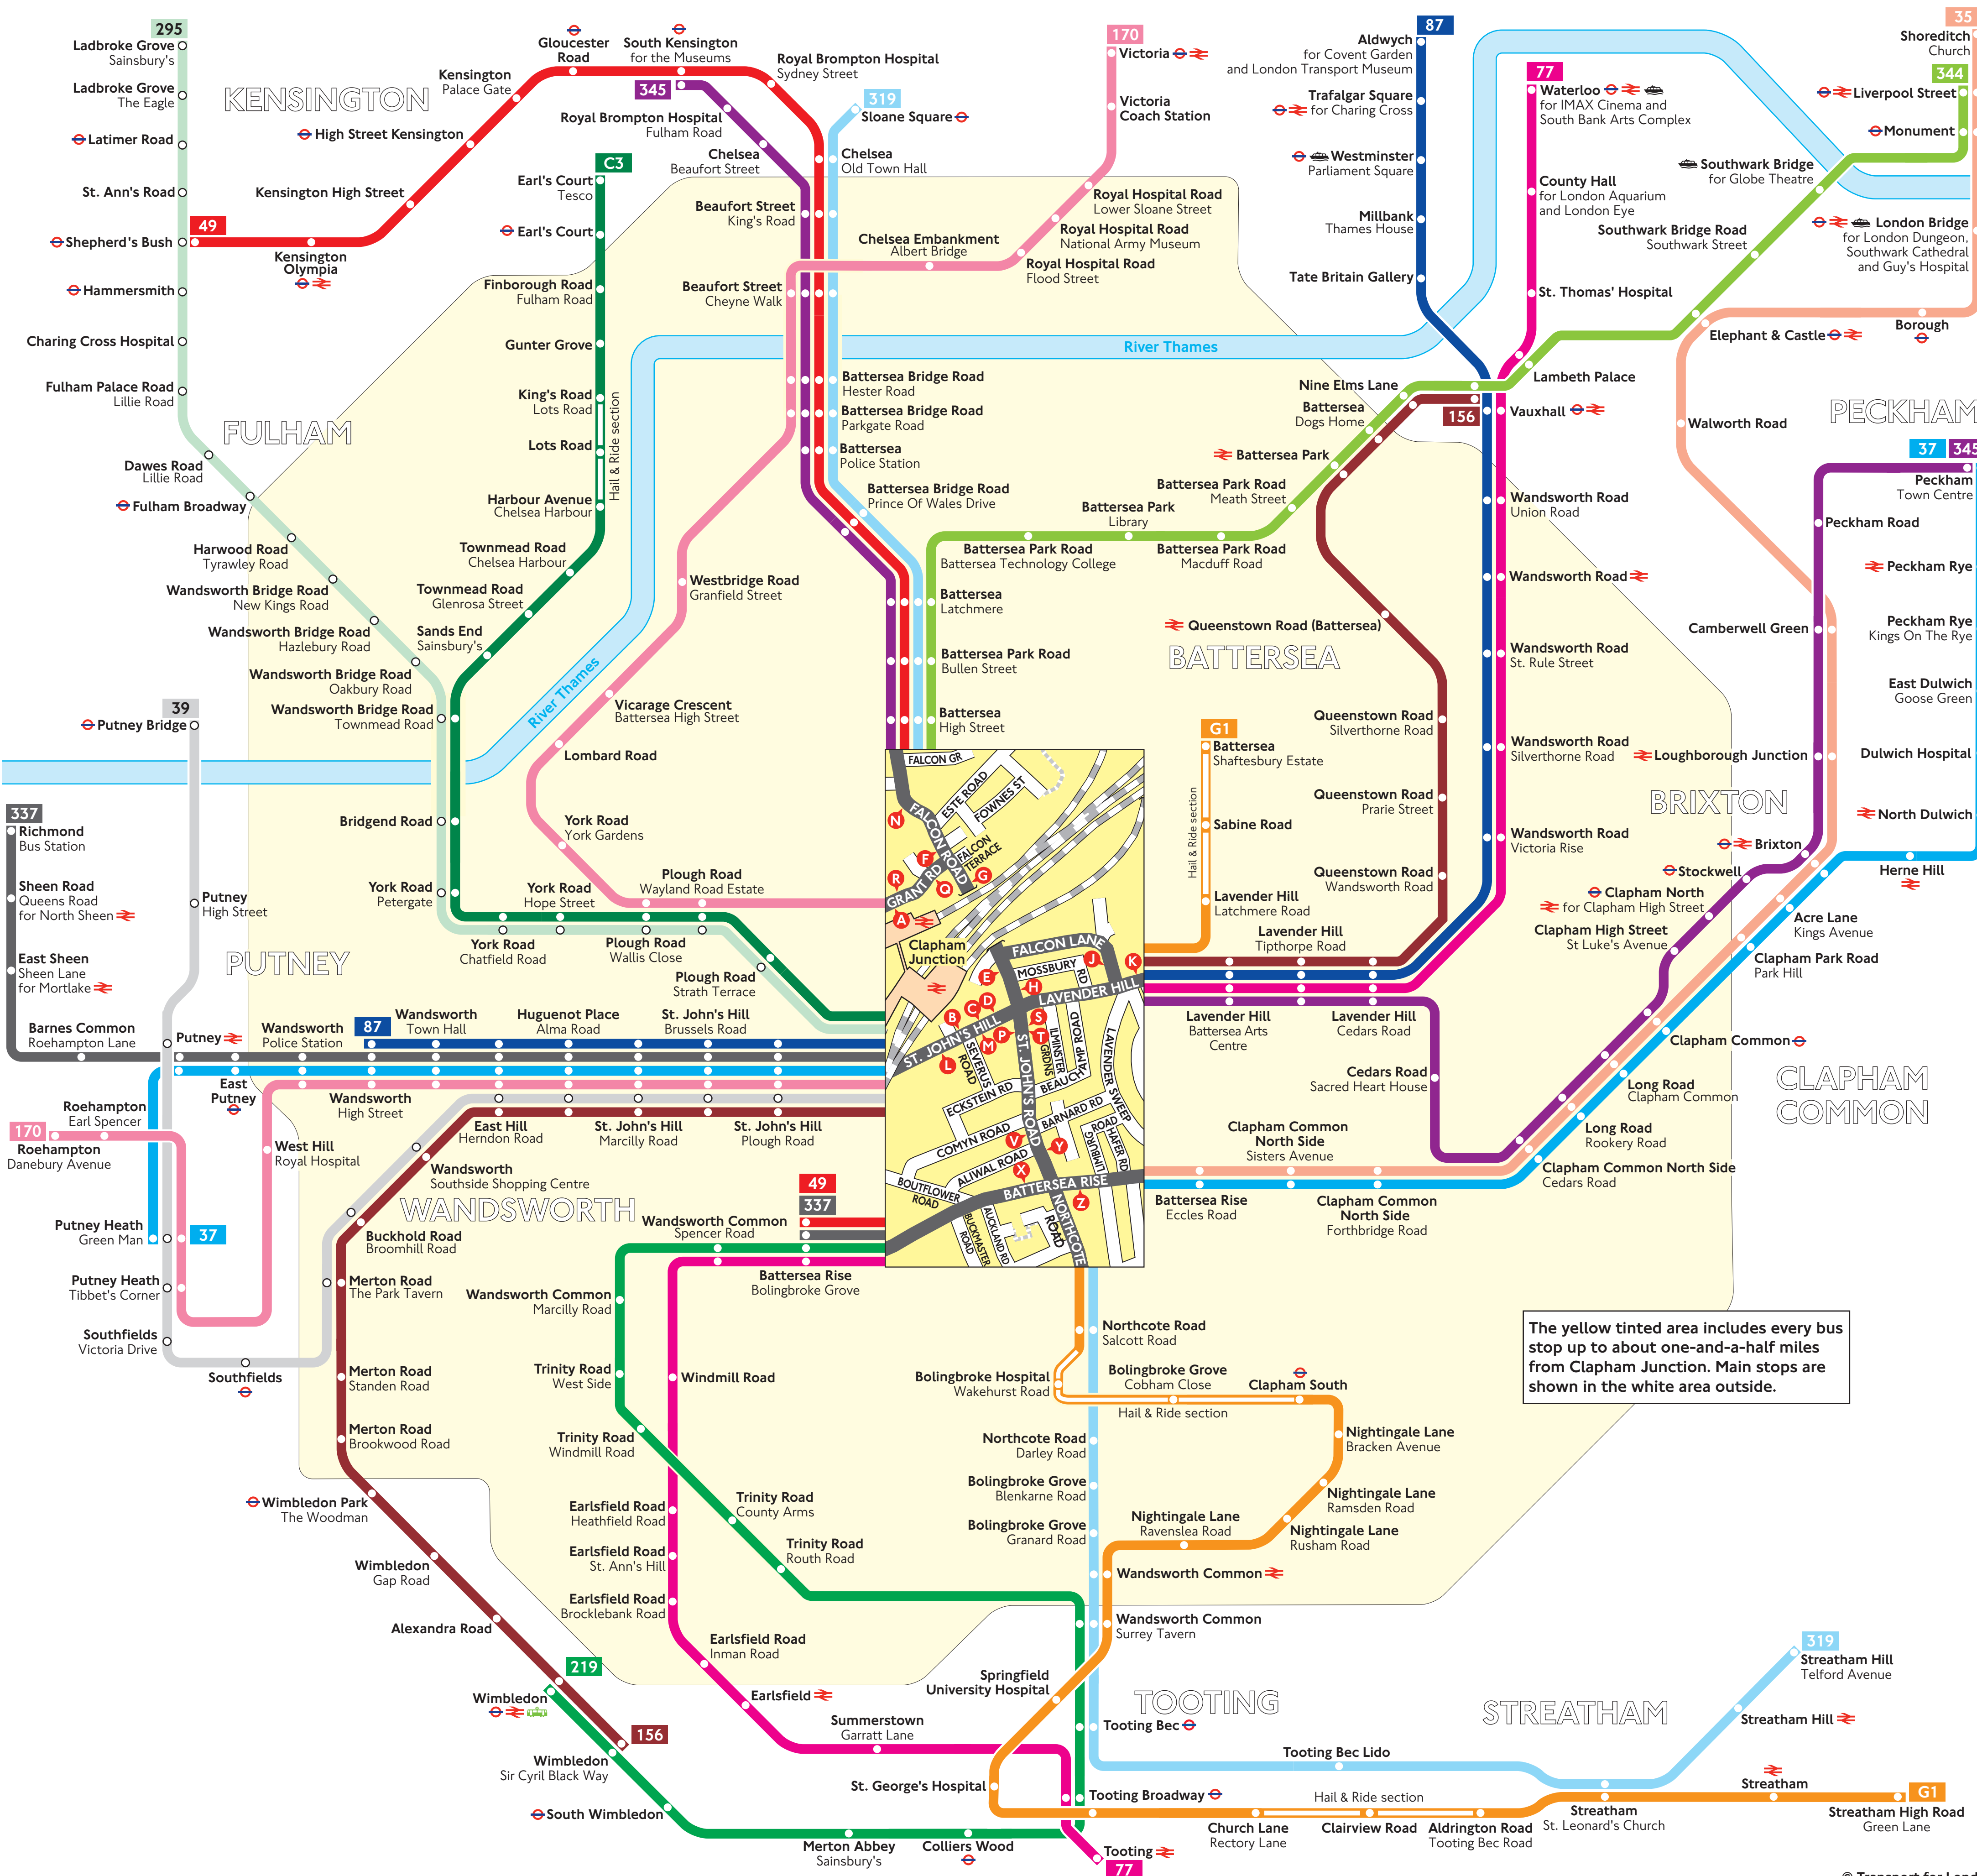

Buses from Clapham Junction

The yellow tinted area includes every bus stop up to about one-and-a-half miles from Clapham Junction. Main stops are shown in the white area outside.

© Transport for London

Information correct from 16 February 2008

- Key**
- Connections with Underground
 - Connections with National Rail
 - Connections with river boats
 - Connections with Tramlink

Red discs show the bus stop you need for your chosen bus service. The disc appears on the top of the bus stop in the street (see map of town centre in centre of diagram).

Route finder

Day buses including 24-hour routes

Bus route	Towards	Bus stops
35	Shoreditch	G S Y
37	Peckham	G S Y
	Putney Heath	M V Z
39	Putney Bridge	G M
49	Shepherd's Bush	E F N V X
77	Tooting	S Y
	Waterloo	K P V X
87	Aldwych	D K
	Wandsworth	M
156	Vauxhall	D K
	Wimbledon	M
170	Roehampton	G M R
	Victoria	A D E
219	Wimbledon	G T Y
295	Ladbroke Grove	G L
319	Sloane Square	E F N V
	Streatham Hill	G T Y
337	Richmond	M V X
344	Liverpool Street	E F N
345	Peckham	G H K
	South Kensington	E F N
C3	Earl's Court	G L
G1	Battersea	K P V
	Streatham	T Y